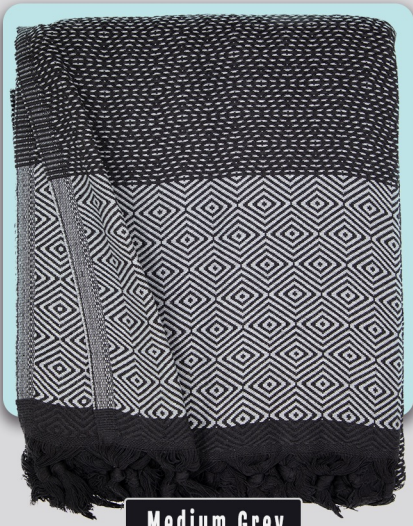

Mustard

Turquoise

PERA PIQUE 100% RECYCLE / 200x250cm / 1200 Gr

Turquoise

Sax blue

White

Medium Grey

Light Beige

Orange

ATOM PIQUE 50% COTTON 50% RECYCLE / 200x250cm / 1200 Gr

Orange

Salmon

Red

Burgundy

Damson

Dried Rose

White

ATOM PIQUE 50% COTTON 50% RECYCLE / 200x250cm / 1200 Gr

White

Black

Medium Grey

Sax Blue

Petrol

Light Turquoise