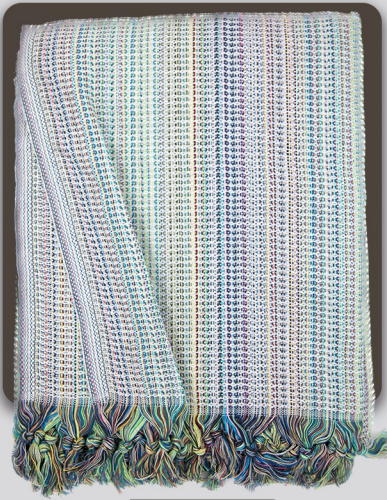

Yellow

Mustard

Dark Beige

Light Pink

Light Beige

Peanut Green

Sax Blue

ALA PIQUE 100% RECYCLE / 200x250cm / 1200 Gr

Sax Blue

Medium Gray

Black

Mint

Navy Blue

Petrol

Light Beige

NEFES PIQUE 70% COTTON 30% RECYCLE / 200x250cm / 1200 Gr